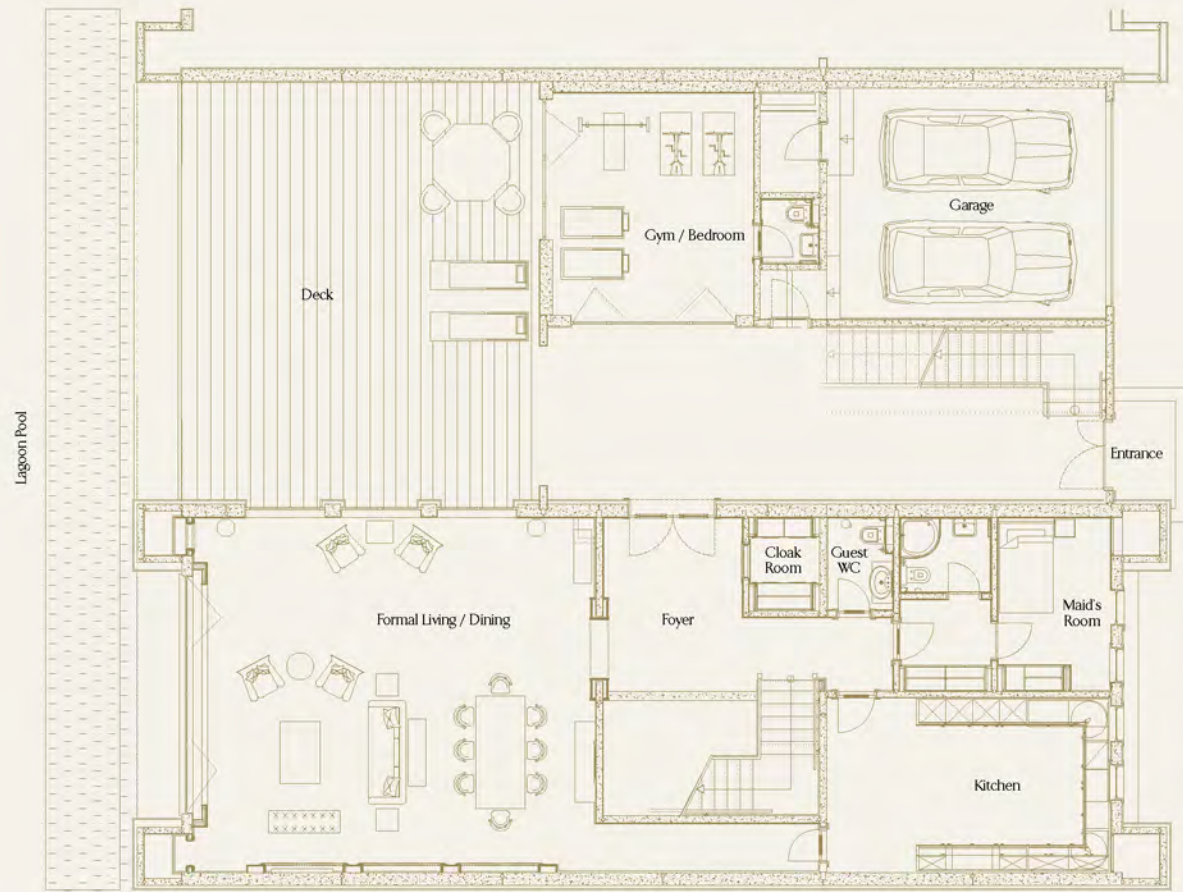

BEACH ROYAL RESIDENCES - GROUND FLOOR

- ◆ Total closed area: 4,962 sq.ft.
- ◆ Total open area: 1,539 sq.ft.
- ◆ Total area: 6,501 sq.ft.

BEACH ROYAL RESIDENCES - FIRST FLOOR

LAGOON ROYAL RESIDENCES - GROUND FLOOR

- ◆ Total closed area: 12,131 sq.ft.
- ◆ Total open area: 4,553 sq.ft.
- ◆ Total area: 16,648 sq.ft.

LAGOON ROYAL RESIDENCES - FIRST FLOOR

SEAFRONT ROYAL RESIDENCES - GROUND FLOOR

- ◆ Total closed area: 5,705 sq.ft.
- ◆ Total open area: 1,356 sq.ft.
- ◆ Total area: 7,061 sq.ft.

SEAFRONT ROYAL RESIDENCES - FIRST FLOOR