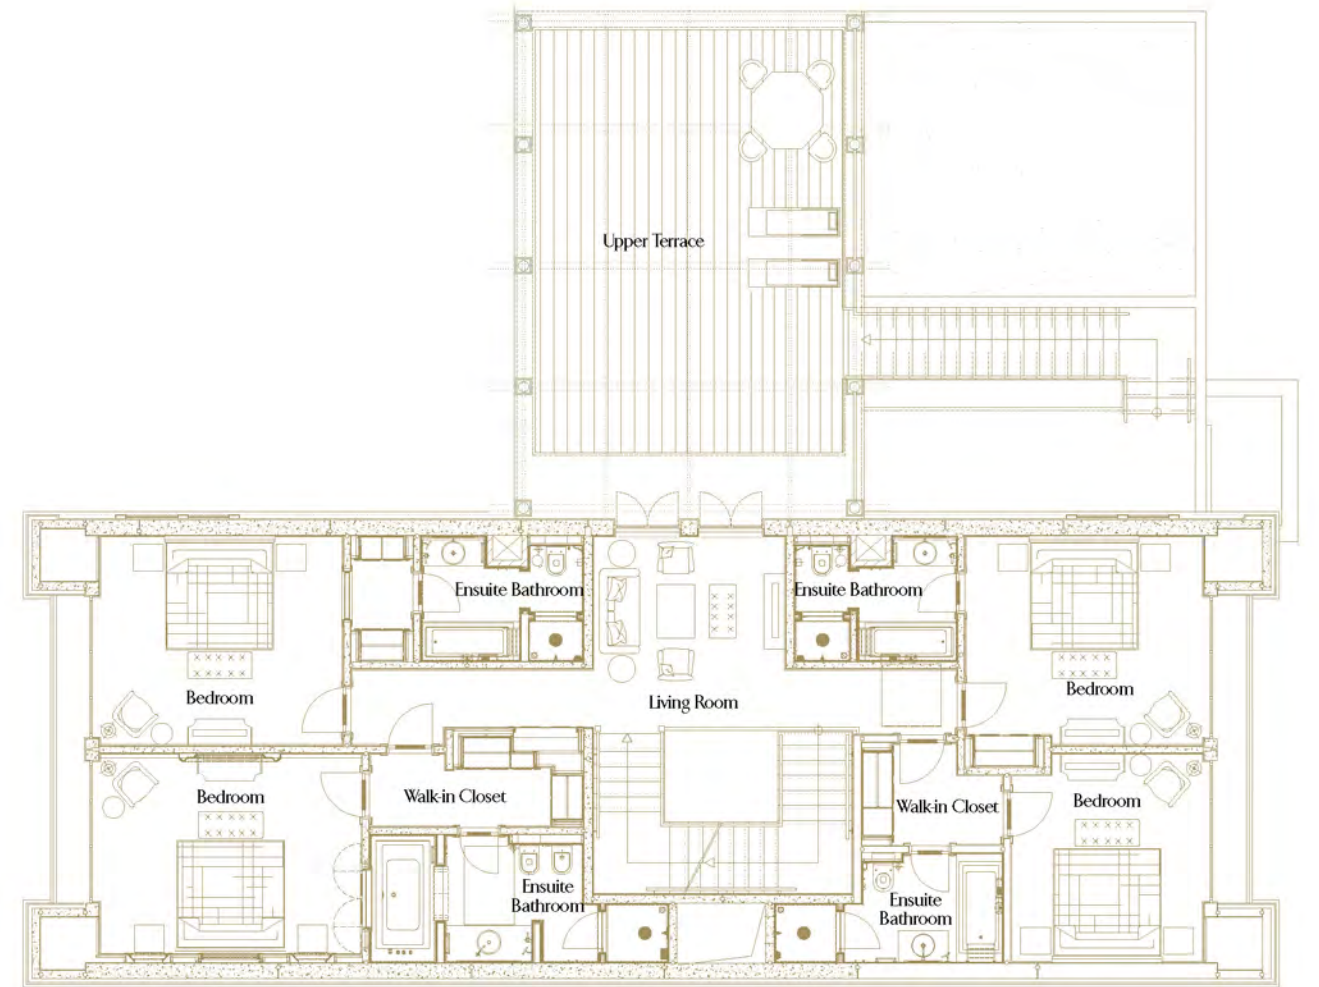

BEACH ROYAL RESIDENCES - GROUND FLOOR

- ◆ Total closed area: 4,962 sq.ft.
- ◆ Total open area: 1,539 sq.ft.
- ◆ Total area: 6,501 sq.ft.

BEACH ROYAL RESIDENCES - FIRST FLOOR

LAGOON ROYAL RESIDENCES - GROUND FLOOR

- ◆ Total closed area: 12,131 sq.ft.
- ◆ Total open area: 4,553 sq.ft.
- ◆ Total area: 16,648 sq.ft.

LAGOON ROYAL RESIDENCES - FIRST FLOOR

SEAFRONT ROYAL RESIDENCES - GROUND FLOOR

- ◆ Total closed area: 5,705 sq.ft.
- ◆ Total open area: 1,356 sq.ft.
- ◆ Total area: 7,061 sq.ft.

SEAFRONT ROYAL RESIDENCES - FIRST FLOOR