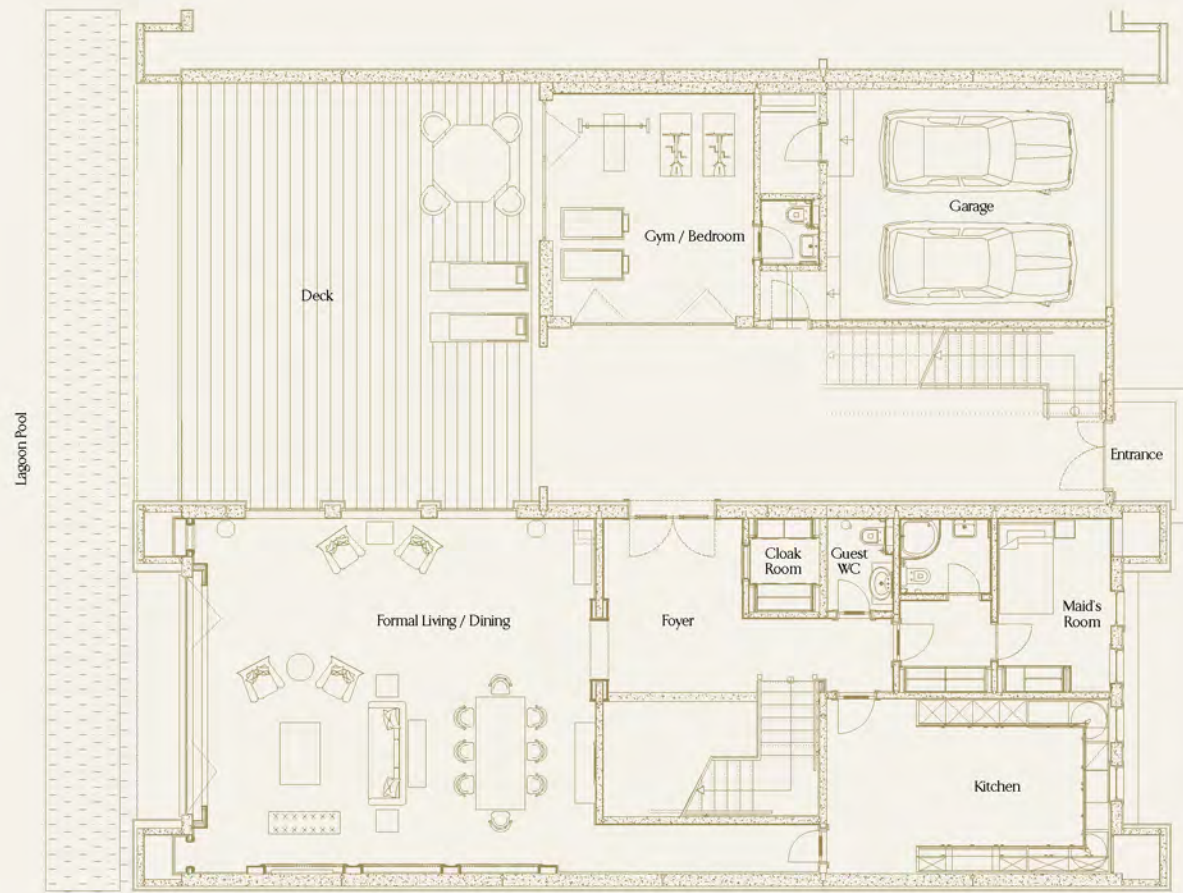

BEACH ROYAL RESIDENCES - GROUND FLOOR

- ◆ Total closed area: 4,962 sq.ft.
- ◆ Total open area: 1,539 sq.ft.
- ◆ Total area: 6,501 sq.ft.

BEACH ROYAL RESIDENCES - FIRST FLOOR

LAGOON ROYAL RESIDENCES - GROUND FLOOR

- ◆ Total closed area: 12,131 sq.ft.
- ◆ Total open area: 4,553 sq.ft.
- ◆ Total area: 16,648 sq.ft.

LAGOON ROYAL RESIDENCES - FIRST FLOOR

SEAFRONT ROYAL RESIDENCES - GROUND FLOOR

- ◆ Total closed area: 5,705 sq.ft.
- ◆ Total open area: 1,356 sq.ft.
- ◆ Total area: 7,061 sq.ft.

SEAFRONT ROYAL RESIDENCES - FIRST FLOOR